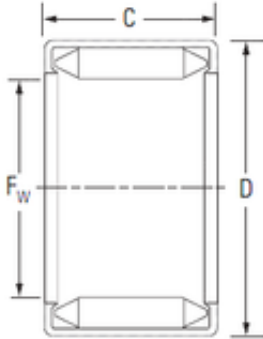

NTN DRIVESHAFT ANDERSON, INC.

KOYO BH1012 needle roller bearings

Bearing No. BH1012

Size	15.875x22.225x19.05 mm
Bore Diameter	15,875 mm
Outer Diameter	22,225 mm
Width	19,05 mm
Fw	15,875 mm
D	22,225 mm
C	19,05 mm
Weight	0,022 Kg
Basic dynamic load rating (C)	17 kN
Basic static load rating (C0)	32 kN

BH1012 Bearing 2D drawings and 3D CAD models