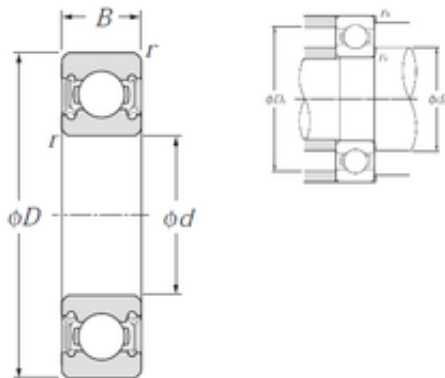

NTN DRIVESHAFT ANDERSON, INC.

45 mm x 100 mm x 25 mm NTN 6309LLH deep groove ball bearings

Bearing No. 6309LLH

Size	45x100x25 mm
Bore Diameter	45 mm
Outer Diameter	100 mm
Width	25 mm
d	45 mm
D	100 mm
B	25 mm
C	25 mm
r min.	1,5 mm
da min.	53 mm
da max	61,5 mm
Da max.	92 mm
ra max.	1,5 mm
Weight	0,814 Kg
Basic dynamic load rating (C)	53 kN
Basic static load rating (C0)	32 kN
Reference speed	5 600 r/min

6309LLH Bearing 2D drawings and 3D CAD models