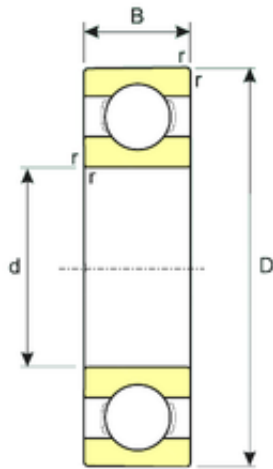

# NTN DRIVESHAFT ANDERSON, INC.

12 mm x 32 mm x 10 mm ISB 6201 deep groove ball bearings

Bearing No. 6201

Size	12x32x10 mm
Bore Diameter	12 mm
Outer Diameter	32 mm
Width	10 mm
d	12 mm
D	32 mm
B	10 mm
C	10 mm
Weight	0,037 Kg
Basic dynamic load rating (C)	7,2 kN
Basic static load rating (C0)	3,04 kN
(Grease) Lubrication Speed	24480 r/min

6201 Bearing 2D drawings and 3D CAD models