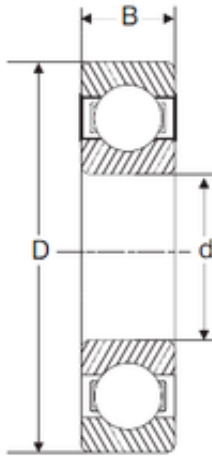

## NTN DRIVESHAFT ANDERSON, INC.

40 mm x 80 mm x 23 mm SIGMA 62208-2RS  
deep groove ball bearings

Bearing No. 62208-2RS

Size	40x80x23 mm
Bore Diameter	40 mm
Outer Diameter	80 mm
Width	23 mm
d	40 mm
D	80 mm
B	23 mm
C	23 mm

62208-2RS Bearing 2D drawings and 3D CAD models