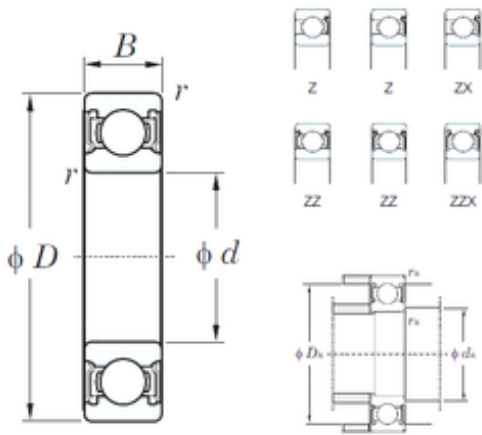

NTN DRIVESHAFT ANDERSON, INC.

100 mm x 150 mm x 24 mm KOYO 6020ZZ
deep groove ball bearings

Bearing No. 6020ZZ

6020ZZ Bearing 2D drawings and 3D CAD models

Size	100x150x24 mm
Bore Diameter	100 mm
Outer Diameter	150 mm
Width	24 mm
d	100 mm
D	150 mm
B	24 mm
C	24 mm
r min.	1,5 mm
da min.	108 mm
da max	112 mm
Da max.	142 mm
ra max.	1,5 mm
Weight	1,25 Kg
Basic dynamic load rating (C)	60,2 kN
Basic static load rating (C0)	54,2 kN
(Grease) Lubrication Speed	4300 r/min
Category	Single Row Ball Bearings
Inventory	0.0
Manufacturer Name	KOYO
Minimum Buy Quantity	N/A
Weight / Kilogram	1.362
Product Group	B00308
Enclosure	2 Metal Shields
Precision Class	ABEC 1 ISO P0

NTN DRIVESHAFT ANDERSON, INC.

Maximum Capacity / Filling Slot	No
Rolling Element	Ball Bearing
Snap Ring	No
Internal Special Features	No
Cage Material	Steel
Internal Clearance	C0-Medium
Inch - Metric	Metric
Long Description	100MM Bore; 150MM Outside Diameter; 24MM Outer Race Width; 2 Metal Shields; Ball Bearing; ABEC 1 ISO P0; No Filling Slot; No Snap Ring; No Internal Special Features; C0-Medium Internal Clearance; St
Other Features	Deep Groove
Category	Single Row Ball Bearing
UNSPSC	31171504
Harmonized Tariff Code	8482.10.50.68
Noun	Bearing
Keyword String	Ball
Manufacturer URL	http://www.koyousa.com
Weight / LBS	2.75578
Outside Diameter	5.906 Inch 150 Millimeter
Inner Race Width	0 Inch 0 Millimeter
Bore	3.937 Inch 100 Millimeter
Outer Race Width	0.945 Inch 24 Millimeter