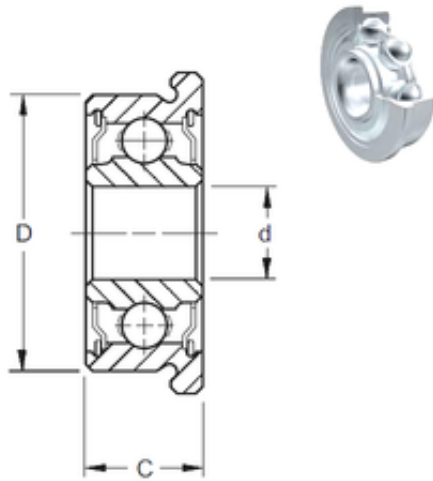

NTN DRIVESHAFT ANDERSON, INC.

2,38 mm x 4,763 mm x 2,38 mm ZEN
SFR133-2Z deep groove ball bearings

Bearing No. SFR133-2Z

Size	2.38x4.763x2.38 mm
Bore Diameter	2,38 mm
Outer Diameter	4,763 mm
Width	2,38 mm
d	2,38 mm
D	4,763 mm
B	2,38 mm
C	2,38 mm
Basic dynamic load rating (C)	0,144 kN
Basic static load rating (C0)	0,053 kN
(Grease) Lubrication Speed	80000 r/min

SFR133-2Z Bearing 2D drawings and 3D CAD models