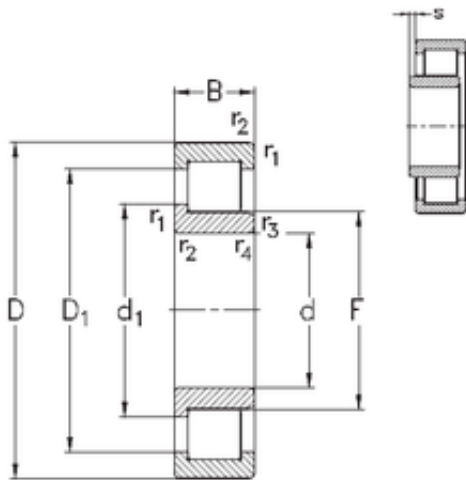

NTN DRIVESHAFT ANDERSON, INC.

80 mm x 140 mm x 33 mm NKE NJ2216-E-MPA cylindrical roller bearings

Bearing No. NJ2216-E-MPA

Size	80x140x33 mm
Bore Diameter	80 mm
Outer Diameter	140 mm
Width	33 mm
d	80 mm
F	95,3 mm
D	140 mm
B	33 mm
C	33 mm
r1 min.	2 mm
r2 min.	2 mm
r3 min.	2 mm
r4 min.	2 mm
S	1,3 mm
Weight	2,1 Kg
Basic dynamic load rating (C)	209 kN
Basic static load rating (C0)	246 kN

NJ2216-E-MPA Bearing 2D drawings and 3D CAD models