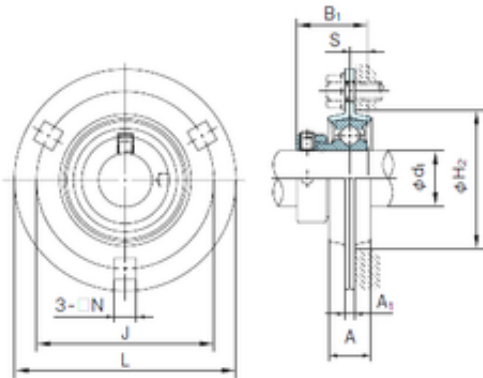

NTN DRIVESHAFT ANDERSON, INC.

NACHI KHPF203A bearing units

Bearing No. KHPF203A

Bore Diameter	17 mm
Width	28.6 mm
d	17 mm
A	14 mm
A1	4 mm
B	28.6 mm
H2	49 mm
J	63.5 mm
L	81 mm
N	7 mm
S	6.5 mm
Bolt (G)	M6

KHPF203A Bearing 2D drawings and 3D CAD models