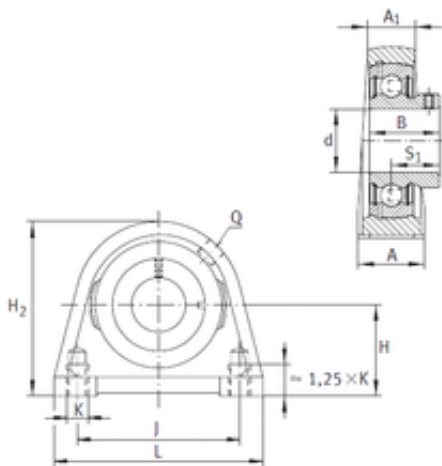

NTN DRIVESHAFT ANDERSON, INC.

INA PSHEY12 bearing units

Bearing No. PSHEY12

PSHEY12 Bearing 2D drawings and 3D CAD models

Bore Diameter	12 mm
d	12 mm
Thread (Q)	M6
Thread (K)	M8
A	30 mm
A1	18 mm
B	22 mm
H	30,2 mm
H2	57 mm
J	47 mm
L	63 mm
S	16 mm
Weight	0,42 Kg
Basic dynamic load rating (C)	9,8 kN
Category	Bearings
Inventory	0.0
Manufacturer Name	SCHAEFFLER GROUP
Minimum Buy Quantity	N/A
Weight / Kilogram	0.37
Product Group	M06110