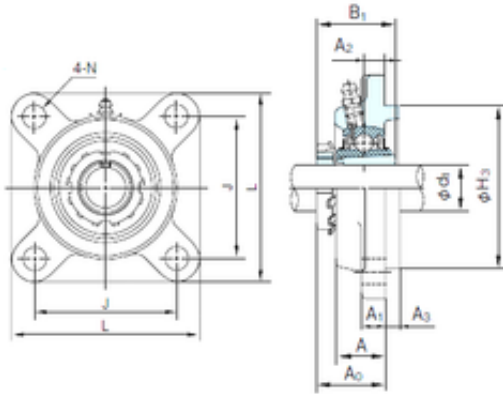

NTN DRIVESHAFT ANDERSON, INC.

NACHI UKFS305+H2305 bearing units

Bearing No. UKFS305+H2305

Bore Diameter	20 mm
d1	20 mm
H3	80 mm
A0	30 mm
A	22 mm
A1	13 mm
B1	35 mm
J	80 mm
L	110 mm
N	16 mm
Bolt (G)	M14
A2	9 mm
A3	7 mm

UKFS305+H2305 Bearing 2D drawings and 3D CAD models