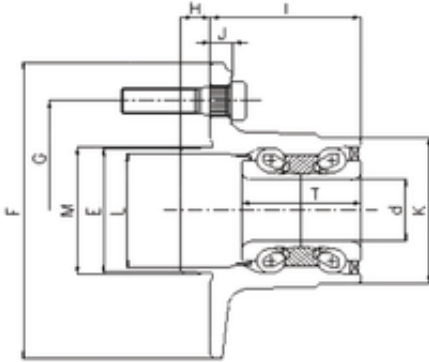

NTN DRIVESHAFT ANDERSON, INC.

ILJIN IJ112013 angular contact ball bearings

Bearing No. IJ112013

Bore Diameter	38 mm
d	38 mm
I	57,2 mm
K	81 mm
E	67 mm
F	140 mm
G	114,3 mm
H	15,5 mm
J	11 mm
L	58,7 mm
M	58,7 mm
T	52 mm

IJ112013 Bearing 2D drawings and 3D CAD models