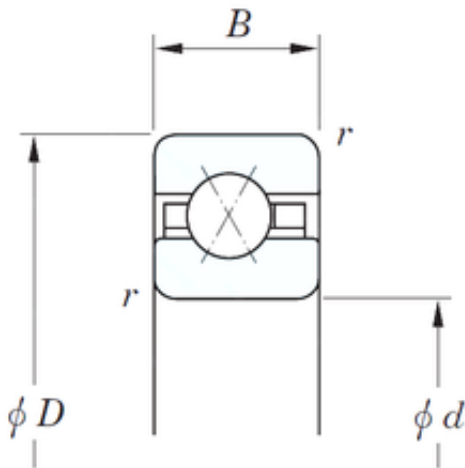

NTN DRIVESHAFT ANDERSON, INC.

139,7 mm x 177,8 mm x 19,05 mm KOYO
KFX055 angular contact ball bearings

Bearing No. KFX055

Size	139.7x177.8x19.05 mm
Bore Diameter	139,7 mm
Outer Diameter	177,8 mm
Width	19,05 mm
d	139,7 mm
D	177,8 mm
B	19,05 mm
C	19,05 mm
r	2 mm
Weight	1,13 Kg
Basic dynamic load rating (C)	27,4 kN
Bearing No.	KFX055
r(min)	2
Cr	27.4
C0r	31.0
Mass(kg)	1.13

KFX055 Bearing 2D drawings and 3D CAD models