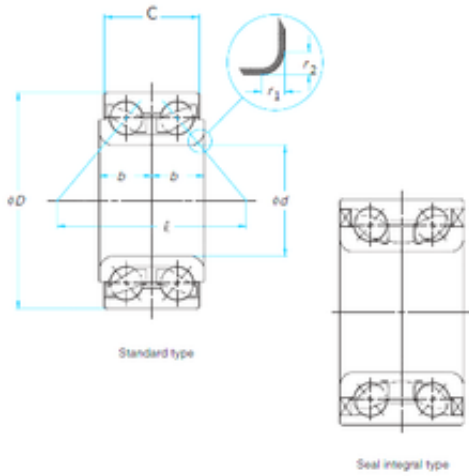

NTN DRIVESHAFT ANDERSON, INC.

30 mm x 72 mm x 37 mm SKF BAHB636035A
angular contact ball bearings

Bearing No. BAHB636035A

Size	30x72x37 mm
Bore Diameter	30 mm
Outer Diameter	72 mm
Width	37 mm
d	30 mm
D	72 mm
B	37 mm

BAHB636035A Bearing 2D drawings and 3D CAD models