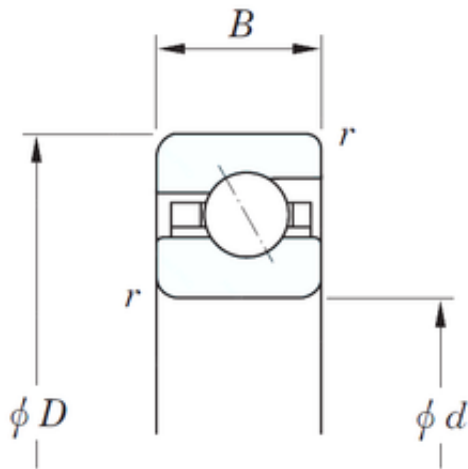

NTN DRIVESHAFT ANDERSON, INC.

114,3 mm x 130,175 mm x 7,938 mm KOYO
KBA045 angular contact ball bearings

Bearing No. KBA045

Size	114.3x130.175x7.938 mm
Bore Diameter	114,3 mm
Outer Diameter	130,175 mm
Width	7,938 mm
d	114,3 mm
D	130,175 mm
B	7,938 mm
C	7,938 mm
r	1 mm
Weight	0,154 Kg
Basic dynamic load rating (C)	8,9 kN
Bearing No.	KBA045
r(min)	1
Cr	8.90
C0r	13.3
Mass(kg)	0.154

KBA045 Bearing 2D drawings and 3D CAD models