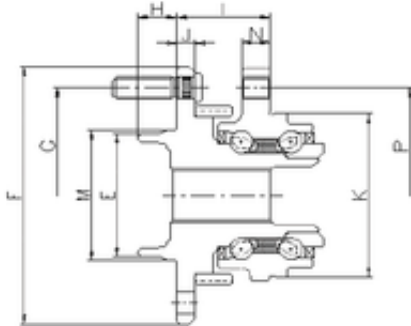

NTN DRIVESHAFT ANDERSON, INC.

ILJIN IJ113040 angular contact ball bearings

Bearing No. IJ113040

| | |
|---|---------------|
| P | 114,3 mm |
| I | 59 mm |
| E | 67 mm |
| F | 139 mm |
| G | 114,3 mm |
| H | 15,5 mm |
| J | 11 mm |
| K | 73 mm |
| M | 69 mm |
| N | 9 mm |
| 1 | Wheel Bearing |

IJ113040 Bearing 2D drawings and 3D CAD models